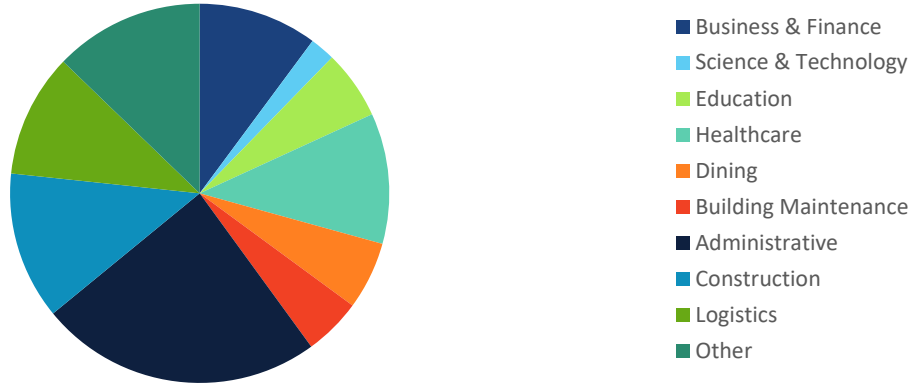

County Overview

County Population by Occupation