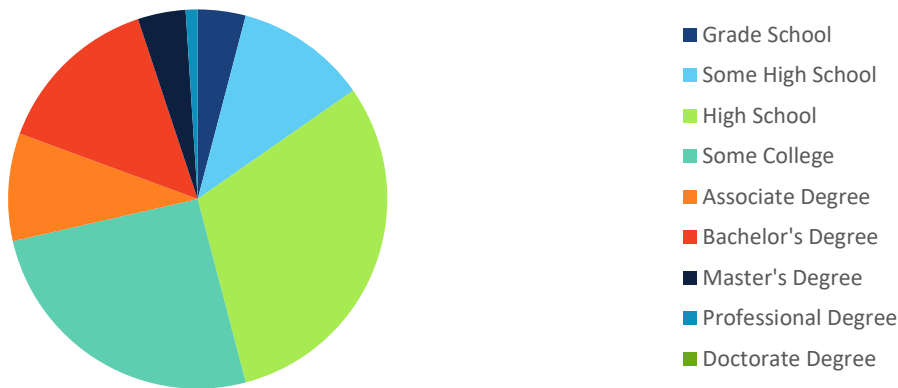

## County Overview

### County Population by Age

### County Population by Education

For adults age 25+

>> County Population

68,300

>> Regional+ Population

2,323,000

>> Regional+ Workforce

1,116,000