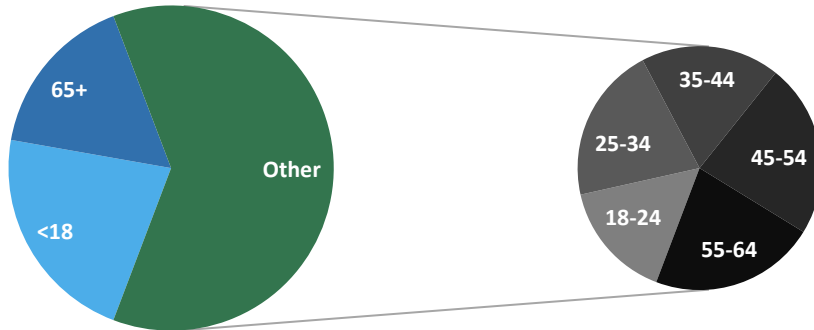

## County Overview

### County Population by Age

### County Population by Education

For adults age 25+

>> County Population

68,300

>> Regional+ Population

2,323,000

>> Regional+ Workforce

1,116,000