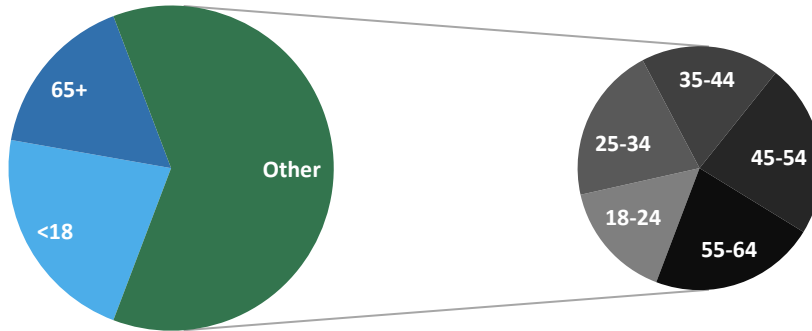

County Overview

County Population by Age

County Population by Education

For adults age 25+

>> County Population

68,300

>> Regional+ Population

2,323,000