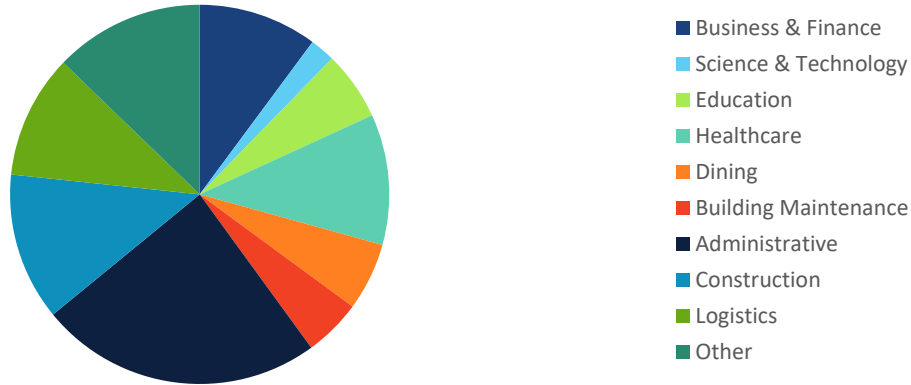

County Overview

County Population by Occupation