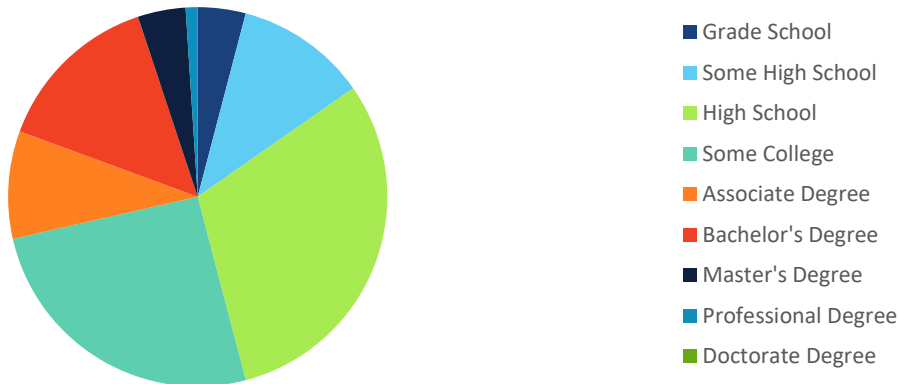

County Overview

County Population by Age

County Population by Education

For adults age 25+

>> County Population

68,300

>> Regional+ Population

2,323,000